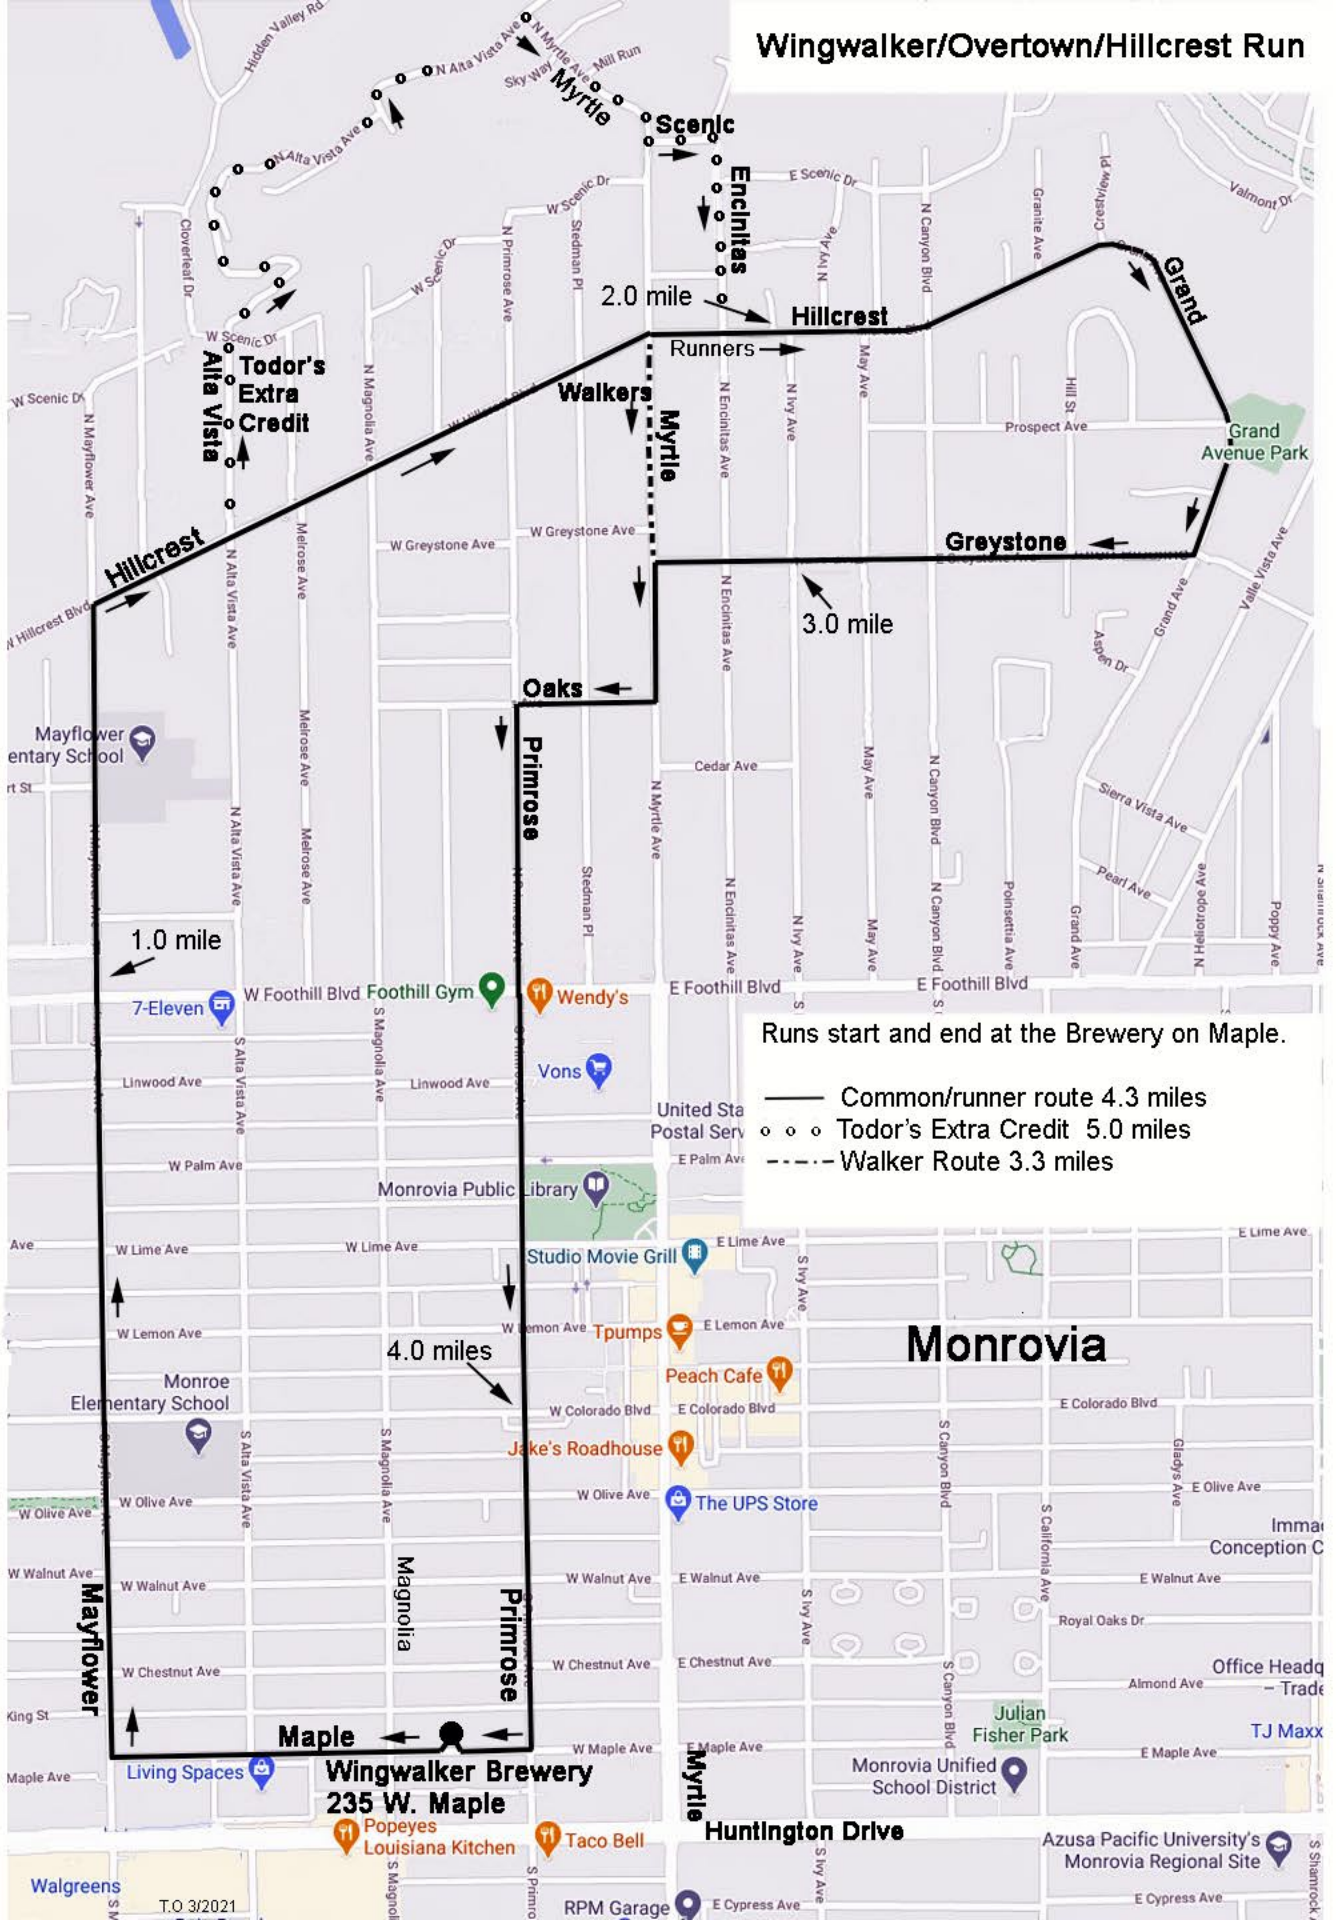

Wingwalker/Overtown/Hillcrest Run

Runs start and end at the Brewery on Maple.

- Common/runner route 4.3 miles
- ⋯ Todor's Extra Credit 5.0 miles
- - - Walker Route 3.3 miles

Monrovia

Wingwalker Brewery
235 W. Maple

Huntington Drive

Monrovia Unified School District